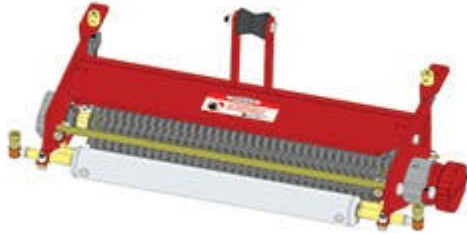

## Replaces Toro Greensmaster 3050 Parts

*Dethatcher Unit - Models 04493 & 04496*

*Complete Dethatcher Unit*

All original equipment manufacturers names and part numbers are used for identification purposes only, and we are in no way implying that our products are original equipment parts. Prices subject to change without notice.

# Replaces Toro Greensmaster 3050 Parts

Dethatcher Unit - Models 04493 & 04496

Complete Dethatcher Unit

Item No	R&R Part No.	OEM Part No.	Description	Qty Req	Order Quantity
---------	--------------	--------------	-------------	---------	----------------

### Standard Dethatching Unit

1	R150235		Complete Standard Verti-Cut Unit	0	
---	---------	--	----------------------------------	---	--