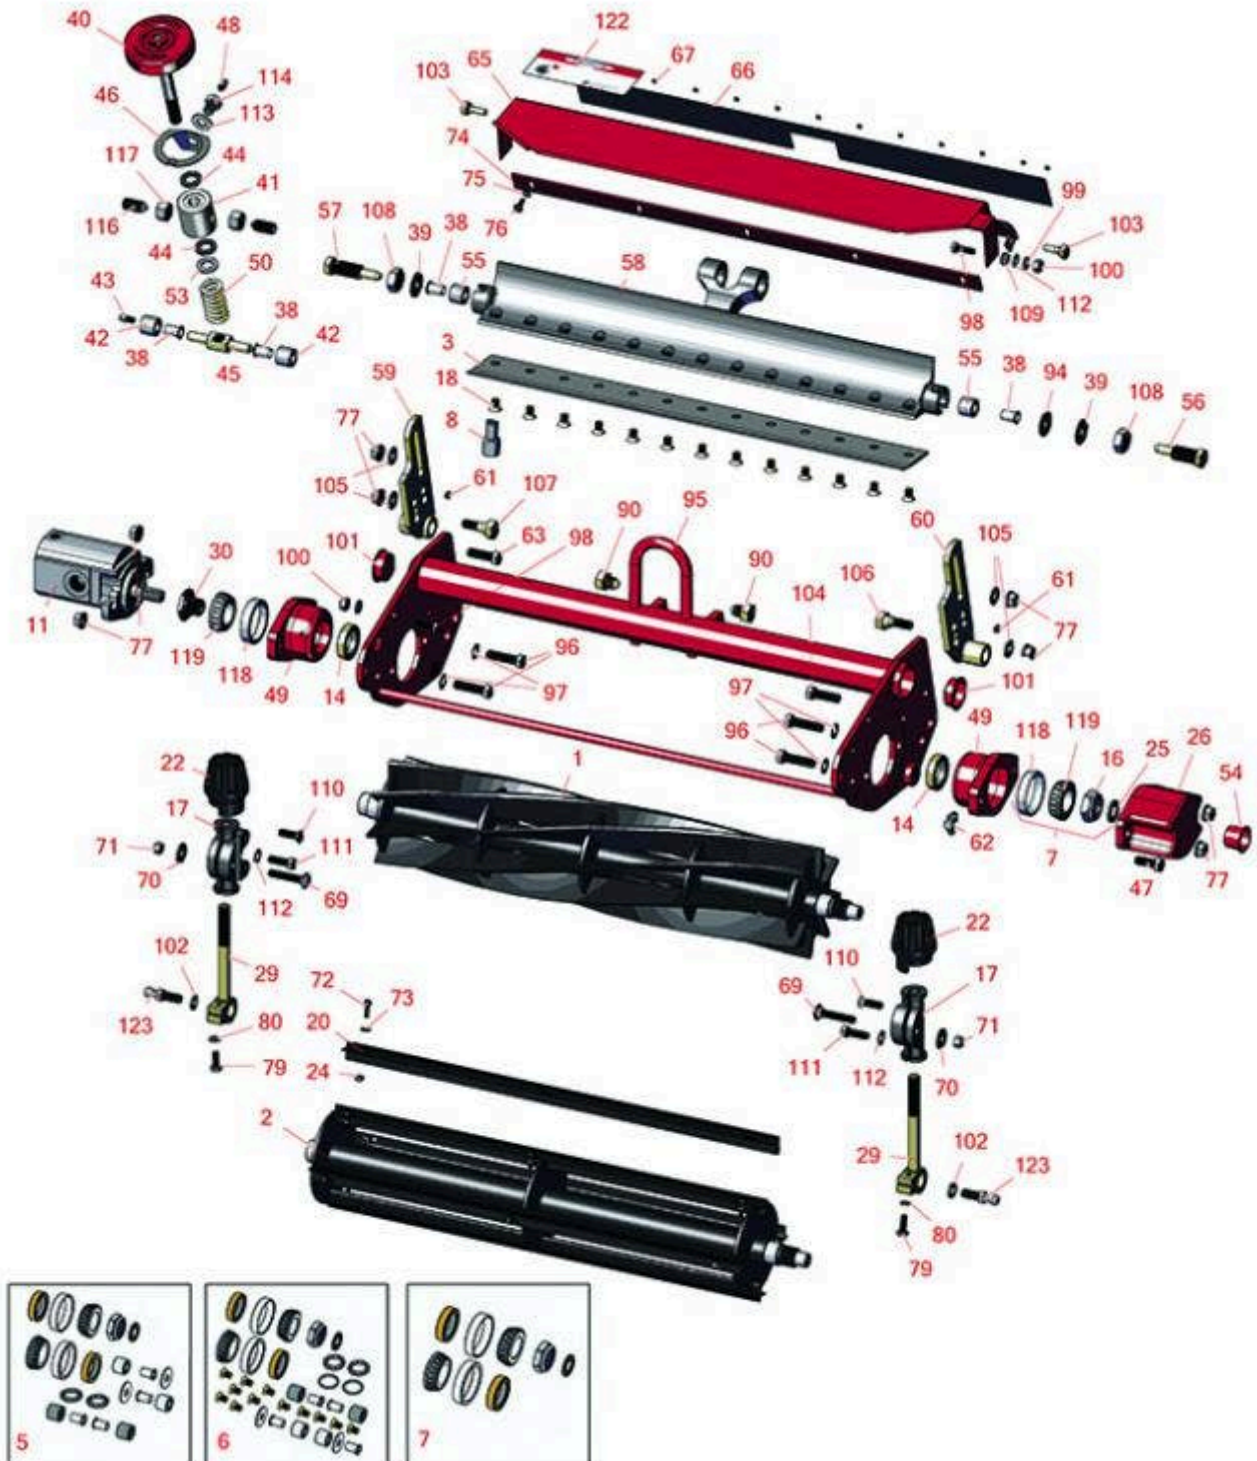

Replaces Toro Greensmaster 3050 Parts

SPA Cutting Unit - Models 04450 & 04468
Reel & Bedknife

All original equipment manufacturers names and part numbers are used for identification purposes only, and we are in no way implying that our products are original equipment parts. Prices subject to change without notice.

Replaces Toro Greensmaster 3050 Parts

SPA Cutting Unit - Models 04450 & 04468

Reel & Bedknife

Item No	R&R Part No.	OEM Part No.	Description	Qty Req	Order Quantity
R&R Reels, Lifetime Guaranteed					
1	R150760		Reel - 14 Blade	1	
1	R12-2789	12-2789, 130-6470	Reel - 11 Blade	1	
1	R5-3195	5-3195	Reel - 9 Blade	1	
1	R5-3189	12-3599, 130-6469, 5-3189	Reel - 8 Blade	1	
1	R5-3189H		Reel - 8 Blade Heavy Duty	1	
1	R5-3206	5-3206	Reel - 6 Blade	1	
1	R5-3205	12-0729, 12-8779, 5-3205	Reel - 5 Blade	1	
1	R5-3215	5-3215	Reel - 5 Blade Heavy Duty	1	
1	R5-3200	5-3200	Reel - 4 Blade	1	
2	R150480		Brush Reel	1	
R&R Bedknives, Lifetime Guaranteed					
3	R150466	63-8600, 64-6393, 94-6393	Bedknife - Super Thick .312 - 1.00 HOC	1	
3	R94-6392	62-2500, 94-6392	Bedknife - High Cut .312 - 1.00 HOC	1	
3	R93-4264	57-4960, 63-8470, 93-4264	Bedknife - Low Cut .187 - 1.00 HOC	1	
3	R93-4263	63-8560, 66-9320, 93-4263, 93-6039	Bedknife - Tournament Cut .125 - .500 HOC	1	

Replaces Toro Greensmaster 3050 Parts

SPA Cutting Unit - Models 04450 & 04468
Reel & Bedknife

Item No	R&R Part No.	OEM Part No.	Description	Qty Req	Order Quantity
3	R93-4262	65-8250, 93-4262, 93-4263	Bedknife - Micro Cut .062 - .187 HOC	1	
3	R94-6396	10-4900, 54-9150, 94-6396, Oct-00	Bedknife - High Cut 5/16"-1" HOC	1	