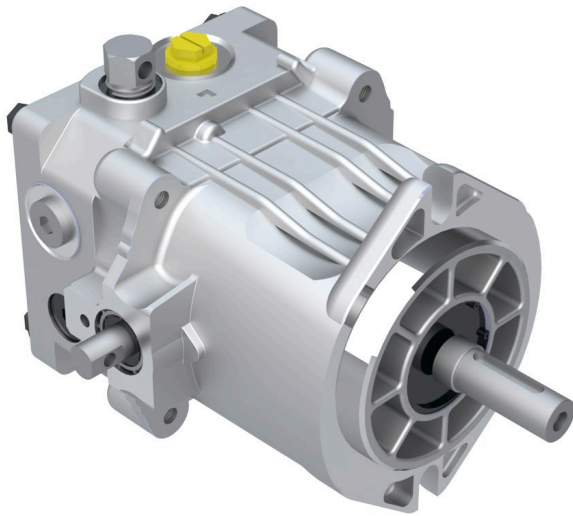

Hydraulic Pump Assy - LH

R116-0942

Replaces

Exmark	116-0942
Toro	116-0942

Specifications

Manufacturer	R&R Products
--------------	--------------

Fits Models

- Toro Commercial Walk Behind
- Exmark Turf Tracer S-Series
- Exmark Viking