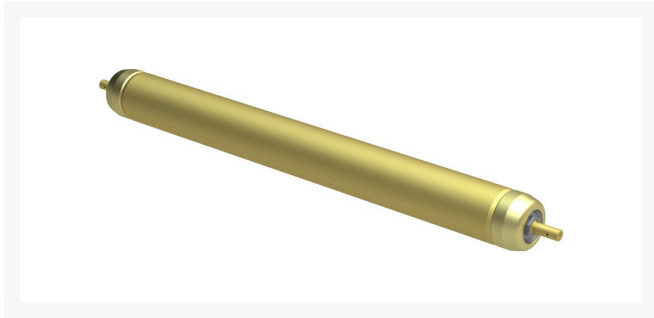

Roller Assy - with Hardened Shaft

R137-6141

Replaces

Toro 137-6141

Specifications

Manufacturer R&R Products

Fits Models

Toro Groundsmaster 3500-D
Toro Groundsmaster 3500-G
Toro Groundsmaster 3505-D
Toro Groundsmaster 4500-D

Replacement Parts

R114-5430	Overhaul Kit - Roller
R117-5100	Shaft- Long - Rear
	Roller - Hardened
R114-3717	Seal
R112-5290	Bearing - Stainless
R112-7494	Seal
R150690	Screw - Set 1/4-20 x 1/4

Baber Turf Equipment Co.