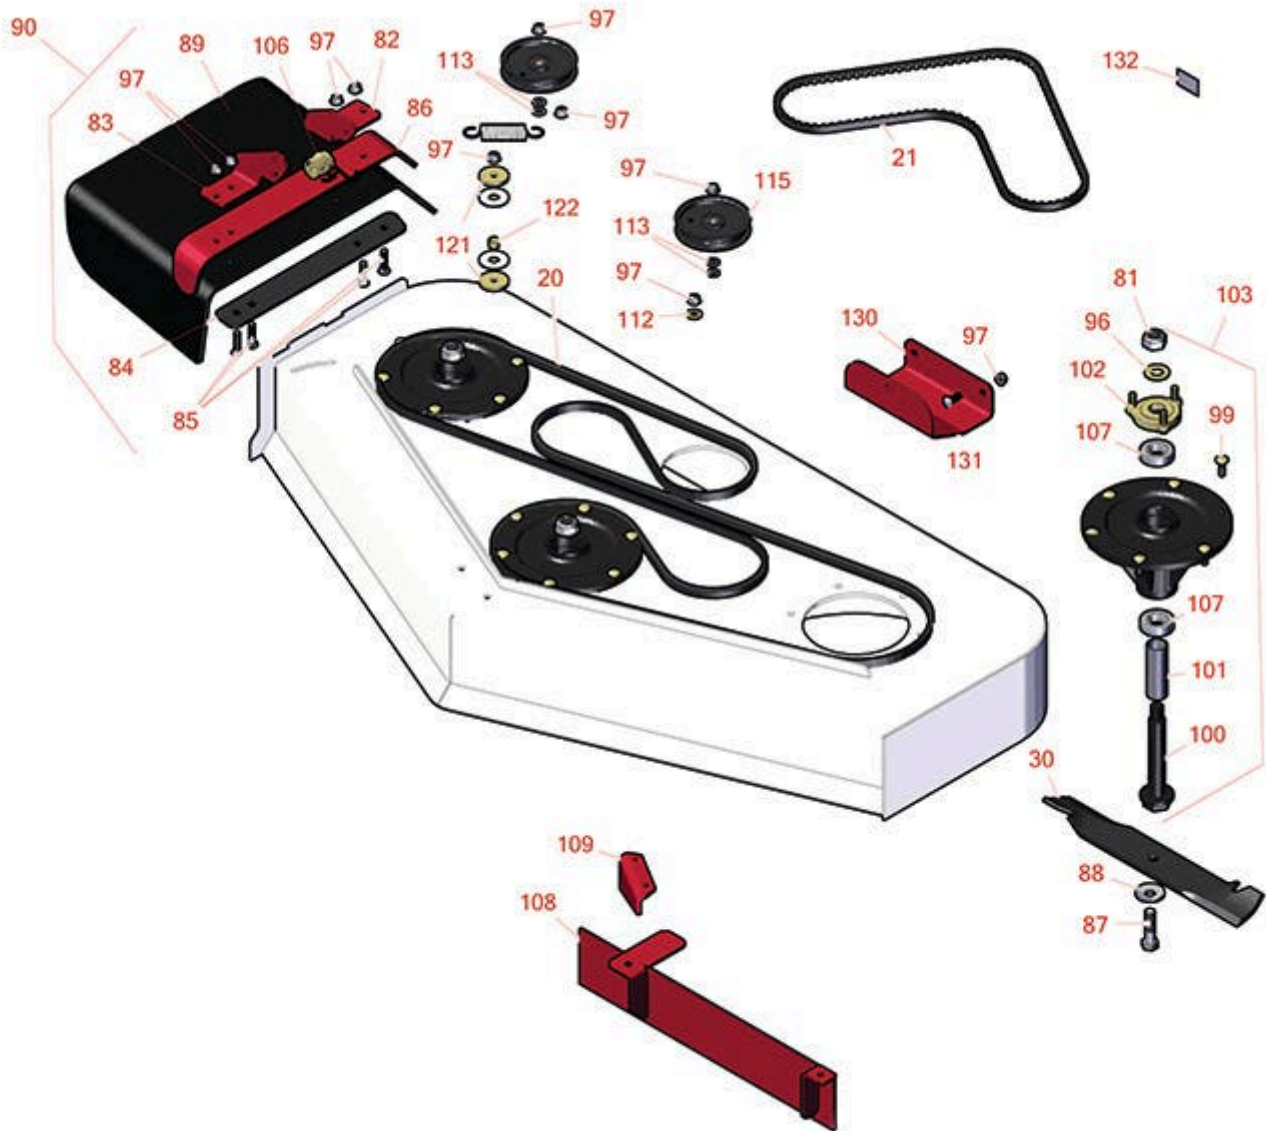

Replaces Toro GrandStand Mower Parts

Mower with 48in Deck - Model 79518

48in Deck Parts

All original equipment manufacturers names and part numbers are used for identification purposes only, and we are in no way implying that our products are original equipment parts. Prices subject to change without notice.

Replaces Toro GrandStand Mower Parts

Mower with 48in Deck - Model 79518

48in Deck Parts

Item No	R&R Part No.	OEM Part No.	Description	Qty Req	Order Quantity
Belts					
20	R131-1121	131-1121	Belt - V	1	
21	R131-1124	131-1124	Belt-V	1	
Rotary Blades					
30	R107-3192-03	107-3192-03	Mower Blade - 16.5 in High-Flow	3	
30	R110-0414	110-0414	Mower Blade Kit - 16.5 in High-Flow Set/6	1	
Other Parts Available					
81	R3296-67	3296-67	Locknut - 3/4-16 Heavy Jam RH Thread	3	
82	R108-4059-01	108-4059-01, 108-7767-03	Plate-Hinge, Rear	1	
83	R106-3253-01	106-3253-01, 108-7766-03	Plate-Hinge, Front	1	
84	R106-3248-03	106-3248-03	Strap - Discharge	1	
85	R3231-4	01-157-0440, 01-173-0612, 3231-4	Bolt - Carriage 3/8-16 x 1-1/2	4	
86	R106-3246-01	106-3246-01	Deflector	1	
87	R51-4060	51-4060	Bolt - Blade	3	
88	R103-0865	103-0865	Washer - Blade Bolt HD	3	
89	R151416	108-5029, 110-0759, 151416	Deflector - Long	1	
90	R120-2451	120-2451, 121-5960	Deflector Assy	1	
96	R92-5836	92-5836	Flat Washer - Hardened	3	