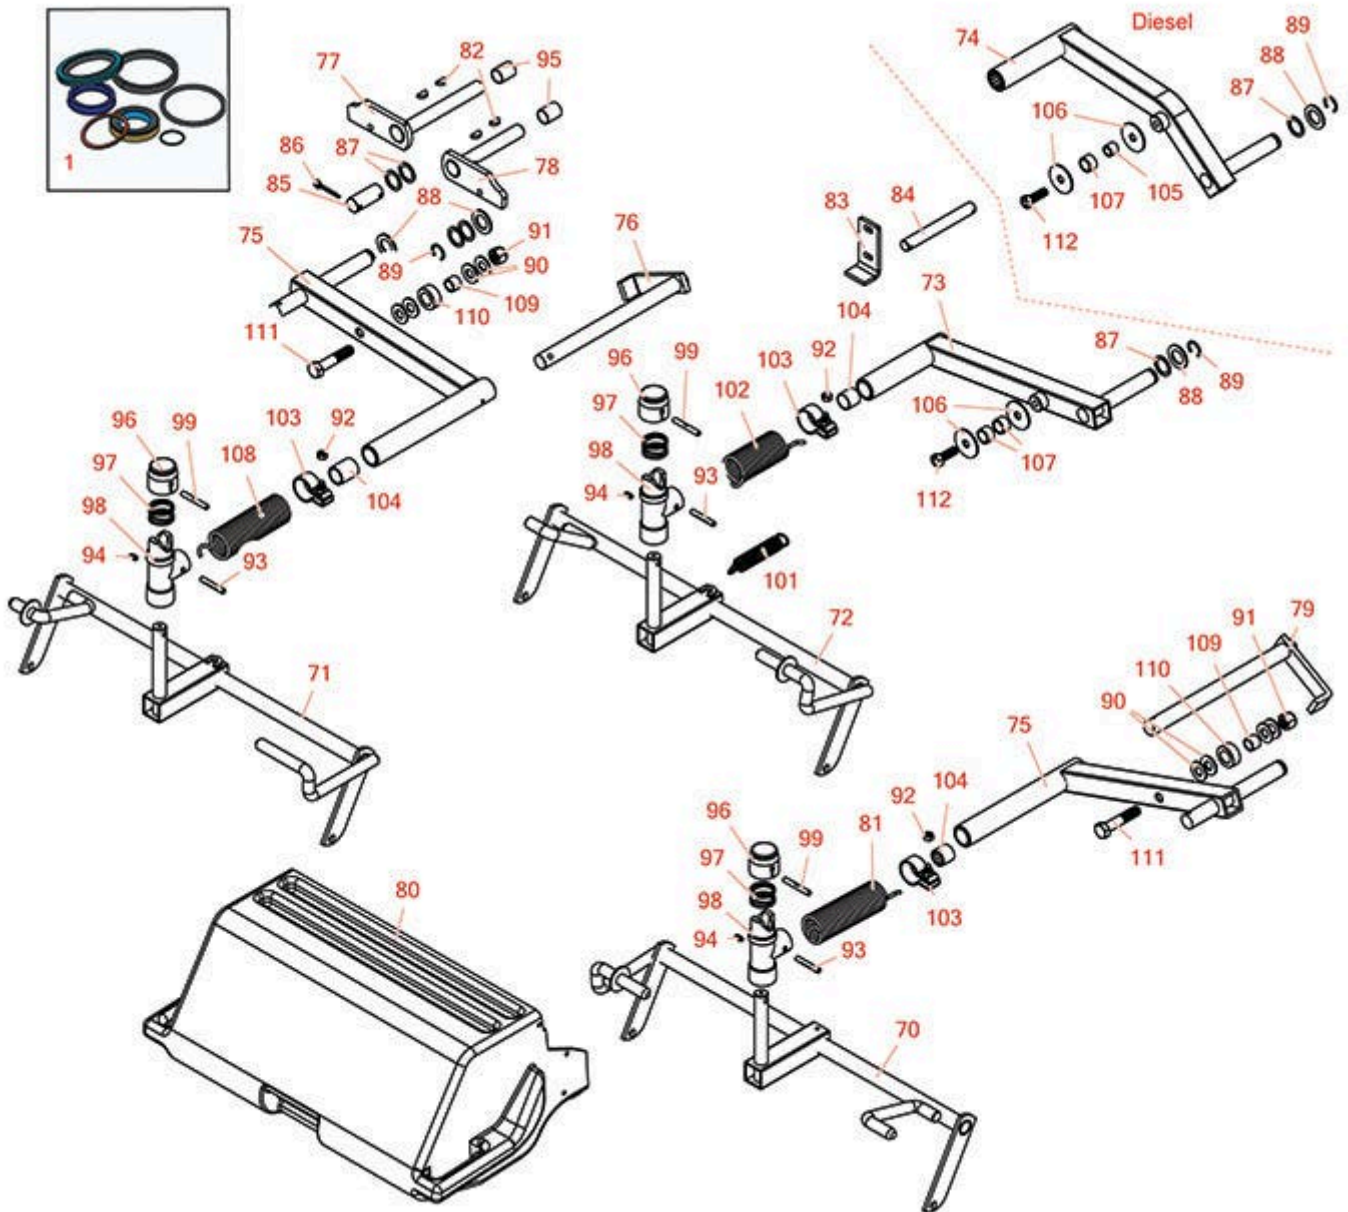

Replaces Jacobsen Greens King IV Plus

Parts

Traction Unit

Grass Catcher & Lift Arm

All original equipment manufacturers names and part numbers are used for identification purposes only, and we are in no way implying that our products are original equipment parts. Prices subject to change without notice.