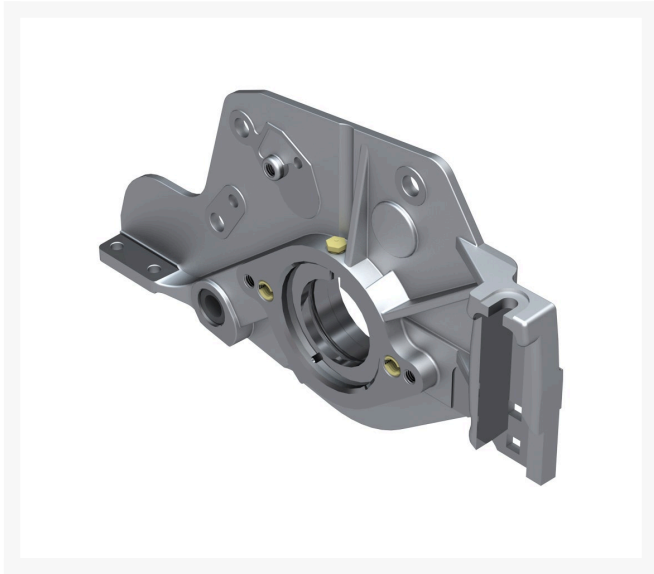

Side Plate Assy - 7 in RH Aluminum

R137-5967

Replaces

R&R Products	R127-4298
Toro	137-5967

Specifications

Manufacturer	R&R Products
--------------	--------------

Fits Models

- Toro Reelmaster 3575-D
- Toro Reelmaster 5010-H
- Toro Reelmaster 5510-D
- Toro Reelmaster 5510-G
- Toro Reelmaster 5610-D
- Toro Reelmaster 7000-D