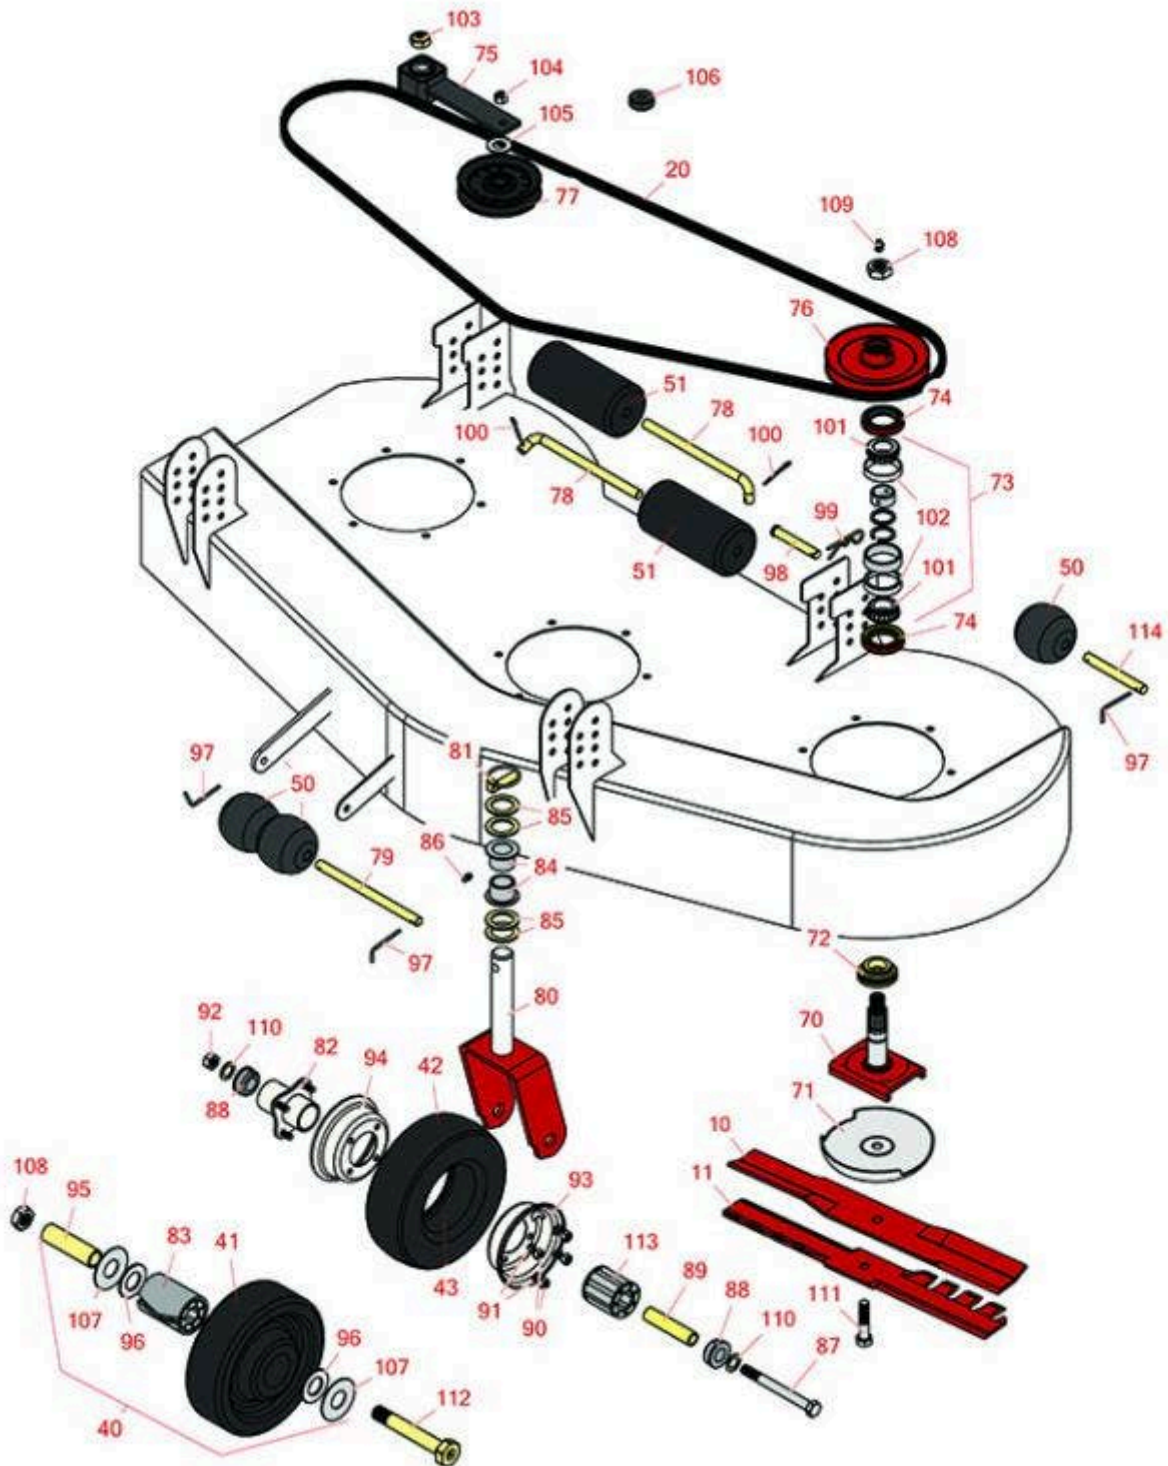

Replaces Toro Groundsmaster 220-D Parts

Rotary Mower - Model 30794

52in Side Discharge Deck - Model 30555

All original equipment manufacturers names and part numbers are used for identification purposes only, and we are in no way implying that our products are original equipment parts. Prices subject to change without notice.

Replaces Toro Groundsmaster 220-D Parts

Rotary Mower - Model 30794

52in Side Discharge Deck - Model 30555

Item No	R&R Part No.	OEM Part No.	Description	Qty Req	Order Quantity
Blades					
10	R27-0990	27-0990, 27-0990-03	Mower Blade	3	
10	R44-6250	44-6250, 44-6250-03	Mower Blade	3	
11	R104-1301	104-1301	Mower Blade - Gator Mulcher	3	
Belts					
20	R150515	27-1160	Belt - Deck Gm 52	1	
<i>Tech Note: Ser# 2000001-2999999:</i>					
20	R57-0240	57-0240	Belt - Deck	1	
20	R44-6260	44-6260	Belt - Deck	1	
Wheels					
40	R27-1050	27-1050, 46-8230	Wheel Assy	2	
41	R27-1190	27-1190	Wheel Only - Gm 52 Deck	2	
42	RCT5120081	68-8960	Tire - 8x3.00-4 Nhs (4 Ply) Carlisle Smooth	2	
43	R68-8950	68-8950	Tube - Castor Wheel 9x3.50-4 TR87	2	
Rollers					
50	R29-4820	29-4820	Roller	6	
51	R36-1740	36-1740	Roller - Rotary Deck	2	
Other Parts Available					
70	R27-0920	27-0920	Spindle - Splined - 4-5/8 in	3	