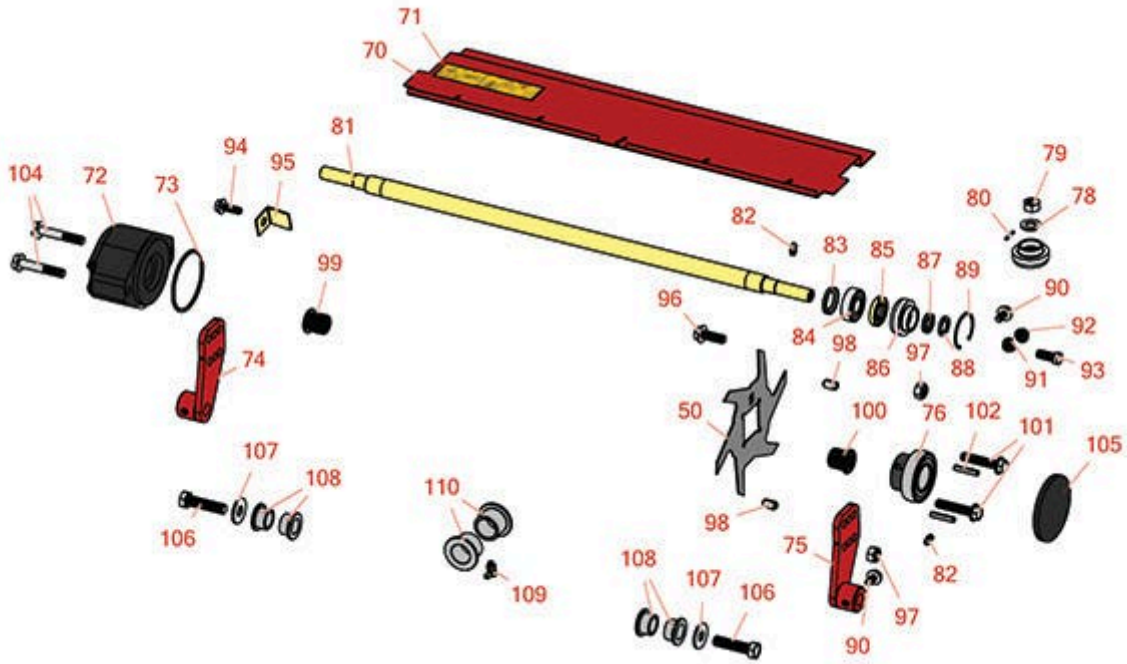

# Replaces Toro Reelmaster 6700D Parts

*Dethatcher Unit - Model 03871*

*Dethatcher Reel*

All original equipment manufacturers names and part numbers are used for identification purposes only, and we are in no way implying that our products are original equipment parts. Prices subject to change without notice.

# Replaces Toro Reelmaster 6700D Parts

*Dethatcher Unit - Model 03871*

*Dethatcher Reel*

Item No	R&R Part No.	OEM Part No.	Description	Qty Req	Order Quantity
<b>Blades</b>					
50	<b>R93-3038-03</b>	93-3038, 93-3038-03	Blade - Vertical Mower 1/16x7.25	16	
<b>Other Parts Available</b>					
70	<b>R98-7978</b>	93-9761, 94-8942, 98-7978	Front Grass Shield	1	
71	<b>R93-6688</b>	93-6688	Decal - Warning	1	
72	<b>R105-4011-03</b>	105-4011, 105-4011-03, 94-4347, 94-4347-01, 94-4347-03	Weight - End	1	
73	<b>R93-9783</b>	93-9783	O-Ring - Reel	2	
74	<b>R94-4332</b>	94-4332, 94-4332-01	Bracket - LH Front Roller	1	
75	<b>R94-4333</b>	94-4333, 94-4333-01	Bracket - RH Front Roller	1	
76	<b>R94-2710</b>	94-2710	Bearing - Ball 1-3/16 Cyl	2	
78	<b>R33096-00</b>	33096-00	Washer-Flat	2	
79	<b>R94-4307</b>	94-4307	Nut-Hex Lock	4	
80	<b>R32121-50</b>	32121-50	Pin - Roll Spiral Lock 1/8 1147	2	
81	<b>R93-2887</b>	93-2887	Shaft - Roller	1	