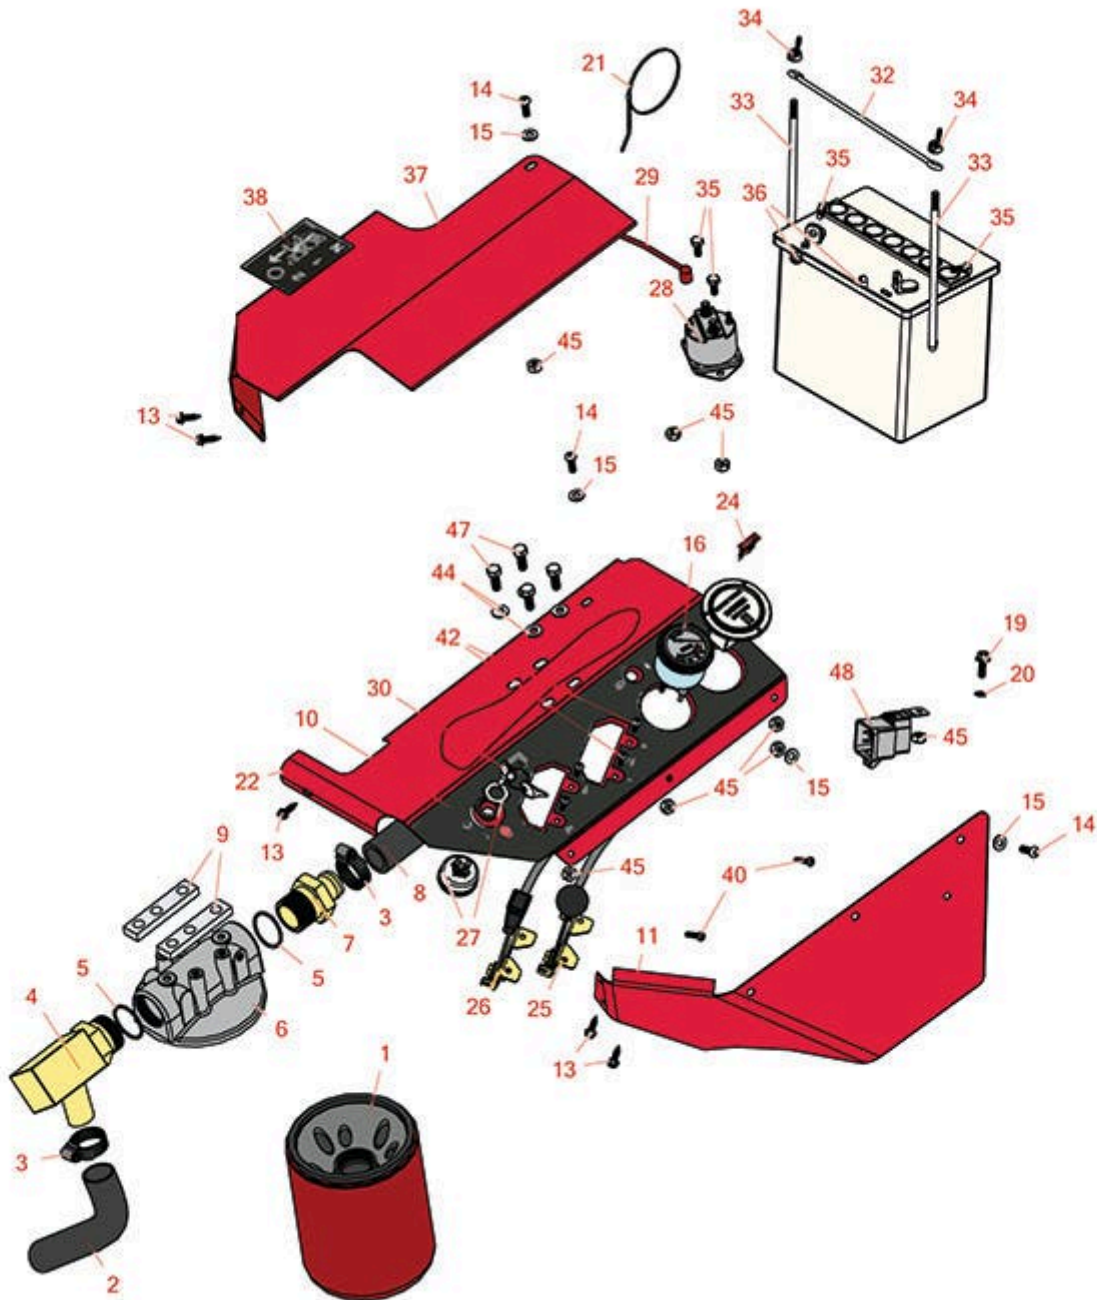

Replaces Toro Greensmaster 3050 Parts

Traction Unit - Model 04351

Hydraulic Filter

All original equipment manufacturers names and part numbers are used for identification purposes only, and we are in no way implying that our products are original equipment parts. Prices subject to change without notice.

Replaces Toro Greensmaster 3050 Parts

Traction Unit - Model 04351

Hydraulic Filter

| Item No | R&R Part No. | OEM Part No. | Description | Qty Req | Order Quantity |
|---------|--------------------|---|------------------------------------|---------|----------------|
| 1 | R74-3570 | 44-5340, 57-0990, 74-3570, 8076001 | Baldwin Oil Filter - Hyd 10 Micron | 1 | |
| 2 | R68-5880 | 28-2040, 51-0040, 68-5880 | Hydraulic Hose Assy | 1 | |
| 3 | R2412-34 | 2412-34, 31-0120 | Clamp - Hose .75-1.5 | 1 | |
| 4 | R353-564 | 353-564 | Hydraulic Fitting - 90 Deg | 1 | |
| 5 | R237-101 | 237-101 | O-Ring | 2 | |
| 6 | R44-5560 | 27-2370, 44-5560 | Head Assy - Hyd Oil Filter | 1 | |
| 7 | R353-563 | 353-563, 95-4356 | Hydraulic Fitting - Filter | 1 | |
| 8 | R95-7119 | 95-7119 | Hose - Return | 1 | |
| 9 | R27-2380 | 27-2380 | Spacer - Oil Filter | 2 | |
| 10 | R107-2554 | 107-2554, 93-8061 | Decal - Control Panel | 1 | |
| 11 | R83-0840-01 | 83-0840, 83-0840-01 | Cover Shield - Valve - Red | 1 | |
| 13 | R32104-116 | 32104-116 | Screw - 12 x 1/2 Sheet Metal Hswh | 5 | |
| 14 | R3274-69 | 3274-69, 3274-91, 3274.69 | Screw - 1/4-20 x 3/4 Hsbh | 3 | |