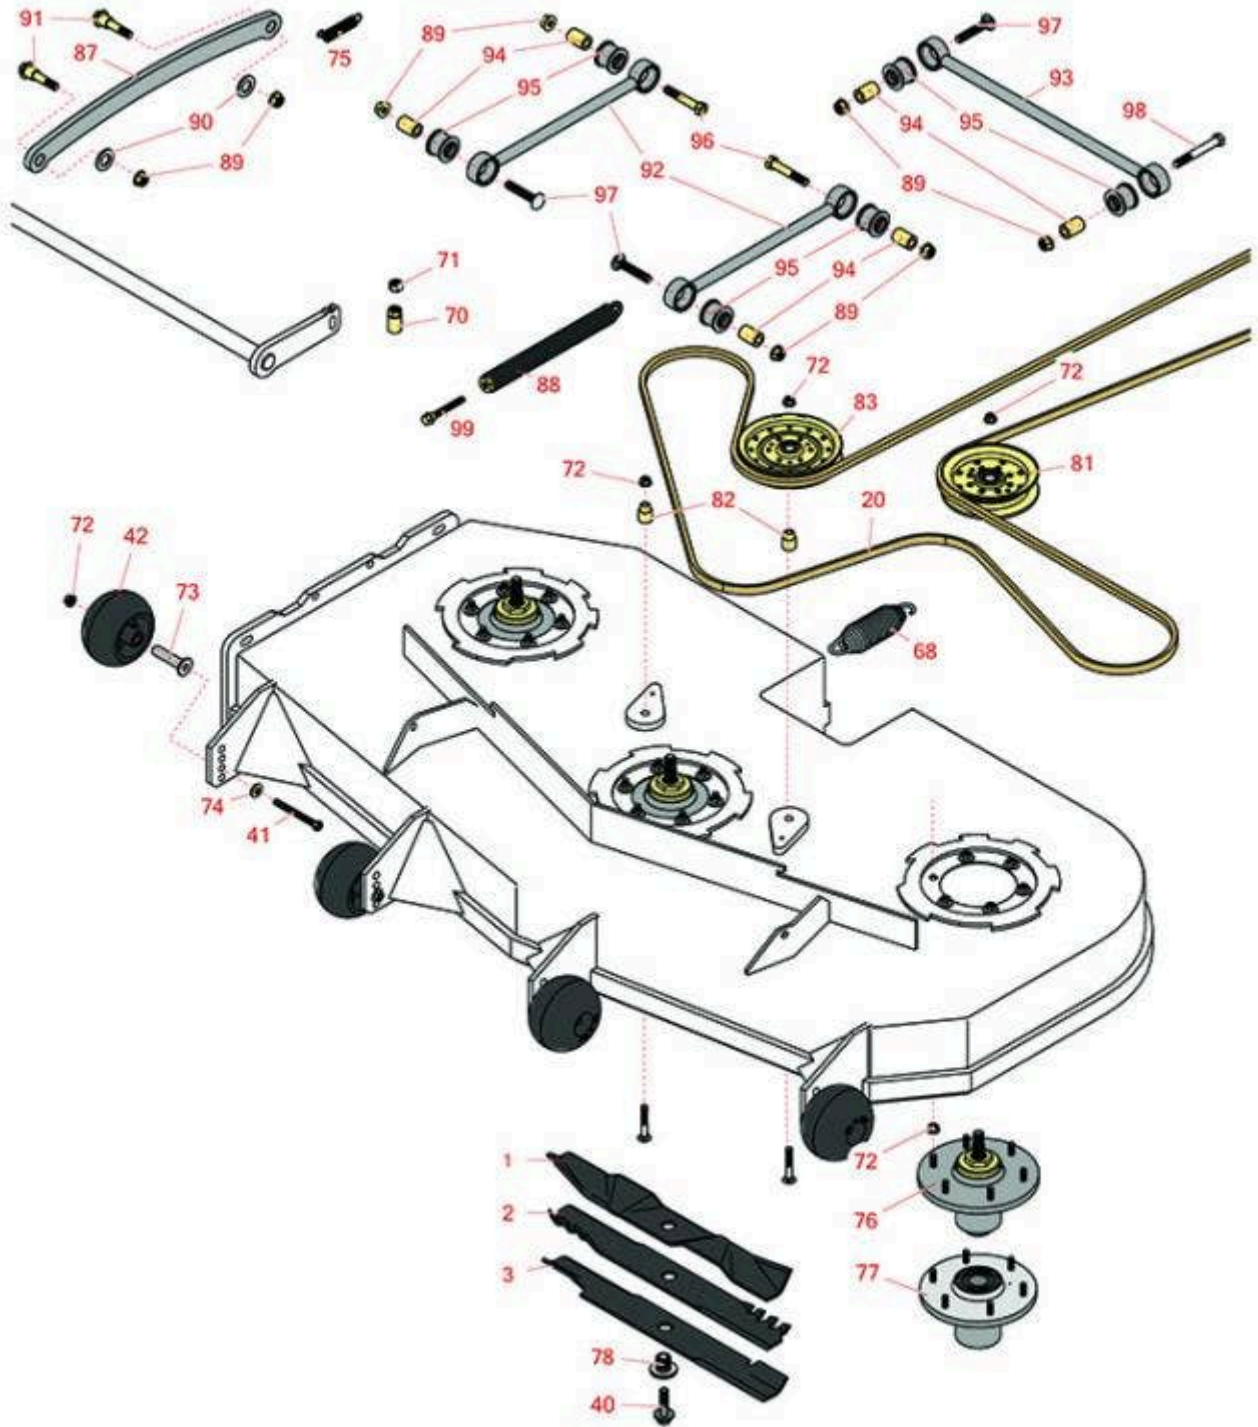

## Replaces Exmark Lazer Z X-Series Parts

*Zero Turn Mower with 60in Deck - Models LZX801CKA60600,  
LZX801CKA606C1, LZX801GKA60600, LZX801GKA606C1,  
LZX921GKA60600, LZX940EKC60600, LZX940EKC606T0,  
LZX940EKC606W0  
60in Deck*

# Replaces Exmark Lazer Z X-Series Parts

Zero Turn Mower with 60in Deck - Models LZX801CKA60600, LZX801CKA606C1, LZX801GKA60600, LZX801GKA606C1, LZX921GKA60600, LZX940EKC60600, LZX940EKC606T0, LZX940EKC606W0  
60in Deck

Item No	R&R Part No.	OEM Part No.	Description	Qty Req	Order Quantity
<b>Blades</b>					
1	<b>R103-6393</b>	103-6393	Mower Blade - 20-1/2 Mulching	3	
2	<b>RRB4065-2001</b>	116-5174, 116-5174-S	Mower Blade - Mulcher 20.5 x 2.5in x 15/16 Mt Hole	3	
3	<b>RRB3065-2001</b>	103-6403, 103-6403-S	Mower Blade - High-Lift 20.5 x 2.5in x 15/16 Mt Hole	3	
<b>Belts</b>					
20	<b>R135-5774</b>	135-5774	Belt - 5V	1	
<b>Other parts Available</b>					
40	<b>R109-9220</b>	109-9220	Bolt - Sems 1/2-20	3	
41	<b>R116-9362</b>	116-9362	Bolt - Hex HD 3/8-16 x 3 3/4 GR8 YZ	4	
42	<b>R103-8415</b>	103-8415	Roller - Anti Scalp	4	
68	<b>R116-6317</b>	116-0133, 116-6317	Spring - Extension	1	
70	<b>R109-7840</b>	109-7840	Adjuster - Lift - Deck	4	
71	<b>R443818</b>	3218-5	Nut - 1/2-13 Hex Jam Zinc	4	
72	<b>R104-8301</b>	104-8301, 109-6658	Locknut - 3/8-16 Nylon Flanged	31	
73	<b>R116-8131</b>	116-8131	Axle - Roller	3	
74	<b>R98-5975</b>	98-5975	Washer - Belleville	3	
75	<b>R109-7124</b>	109-7124	Spring - Extension	1	
76	<b>R109-6917</b>	109-6917	Spindle Housing Assy Complete with Spindle	3	