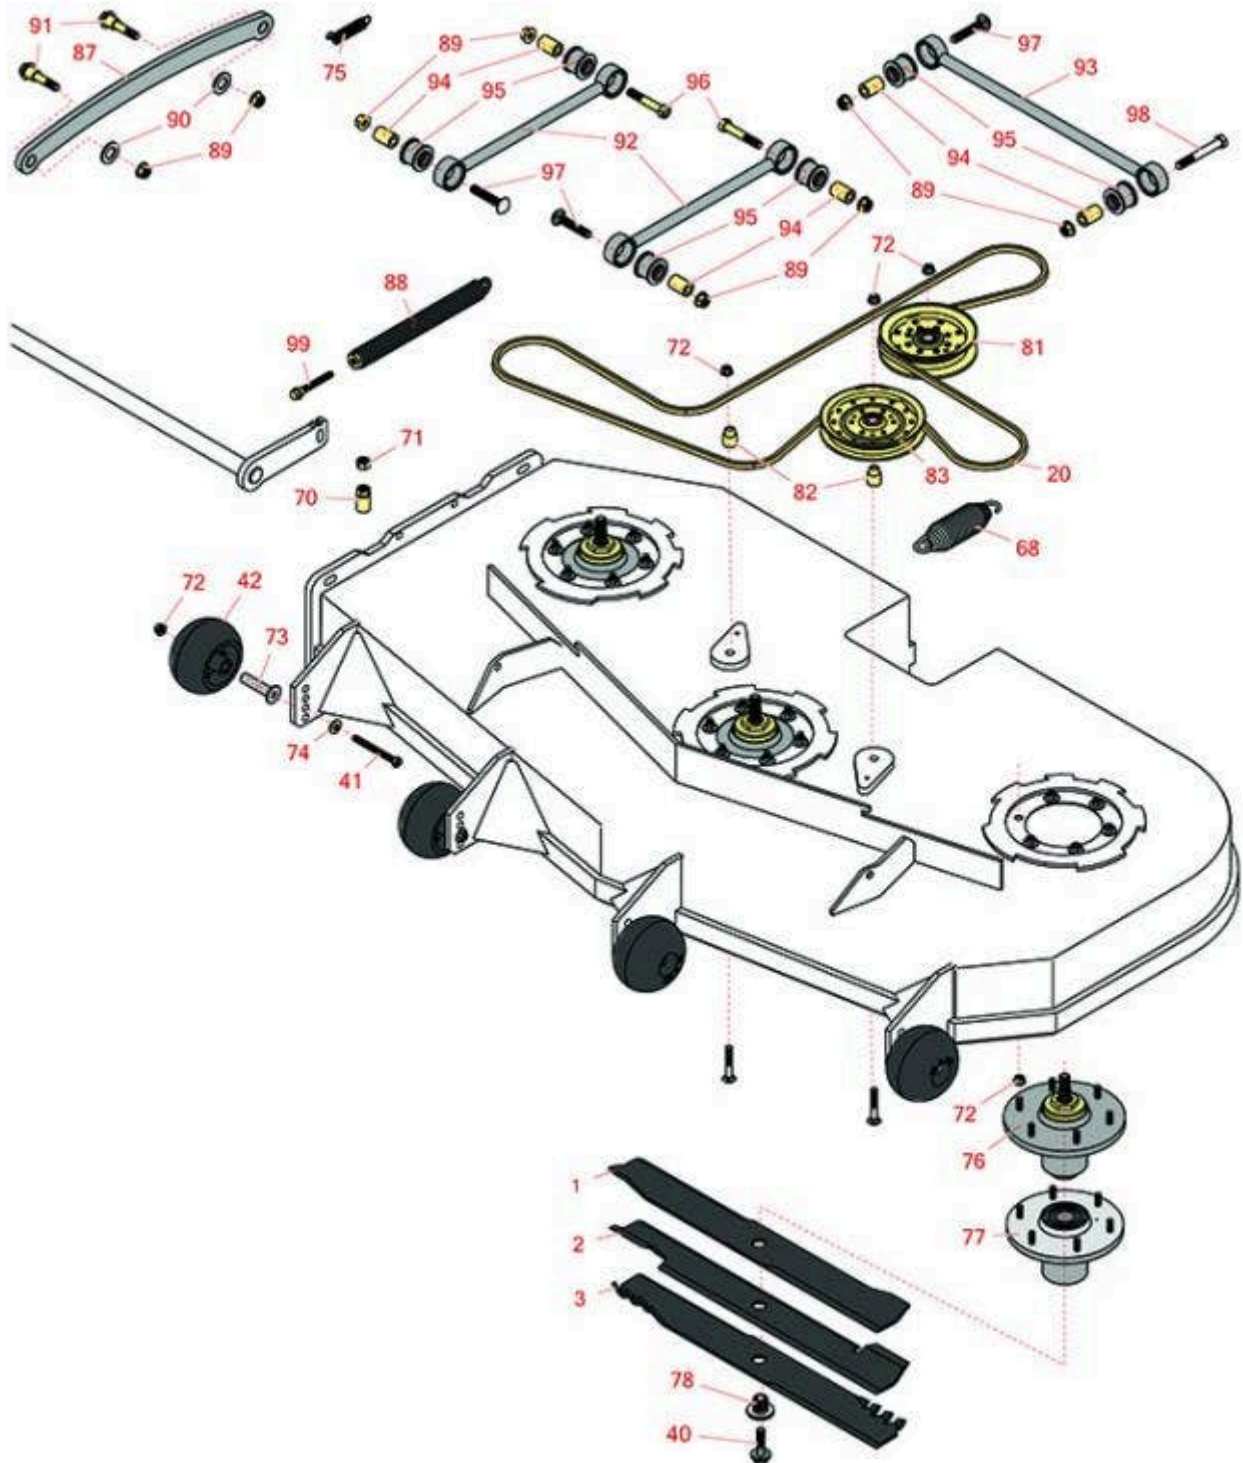

Replaces Exmark Lazer Z X-Series Parts

*Zero Turn Mower with 72in Deck - Models LZX801CKA726C1,
LZX921GKA72600, LZX921GKA726C1, LZX940EKC72RT0,
LZX940EKC72RW0, LZX980EKC72600, LZX980EKC726T0,
LZX980EKC726W0
72in Deck*

Replaces Exmark Lazer Z X-Series Parts

Zero Turn Mower with 72in Deck - Models LZX801CKA726C1,
LZX921GKA72600, LZX921GKA726C1, LZX940EKC72RT0,
LZX940EKC72RW0, LZX980EKC72600, LZX980EKC726T0,
LZX980EKC726W0
72in Deck

Item No	R&R Part No.	OEM Part No.	Description	Qty Req	Order Quantity
Blades					
1	R103-6384	103-6384	Mower Blade - 24-1/2 in Solid	3	
2	R103-6404	103-6404	Mower Blade - 24-3/8 Notched	3	
3	RRB4110-2401	116-5171, 116-5171-S	Mower Blade - Mulcher 24.5 x 3in x 15/16 Mt Hole	3	
Belts					
20	R135-5777	135-5777	Belt - V	1	
Other parts Available					
40	R109-9220	109-9220	Bolt - Sems 1/2-20	3	
41	R116-9362	116-9362	Bolt - Hex HD 3/8-16 x 3 3/4 GR8 YZ	4	
42	R103-8415	103-8415	Roller - Anti Scalp	4	
68	R116-6317	116-0133, 116-6317	Spring - Extension	1	
70	R109-7840	109-7840	Adjuster - Lift - Deck	4	
71	R443818	3218-5	Nut - 1/2-13 Hex Jam Zinc	4	
72	R104-8301	104-8301, 109-6658	Locknut - 3/8-16 Nylon Flanged	31	
73	R116-8131	116-8131	Axle - Roller	4	
74	R98-5975	98-5975	Washer - Belleville	4	
75	R109-7124	109-7124	Spring - Extension	1	
76	R109-6917	109-6917	Spindle Housing Assy Complete with Spindle	3	
77	R103-9539	103-9539	Spindle Housing Assy with Bearings	3	