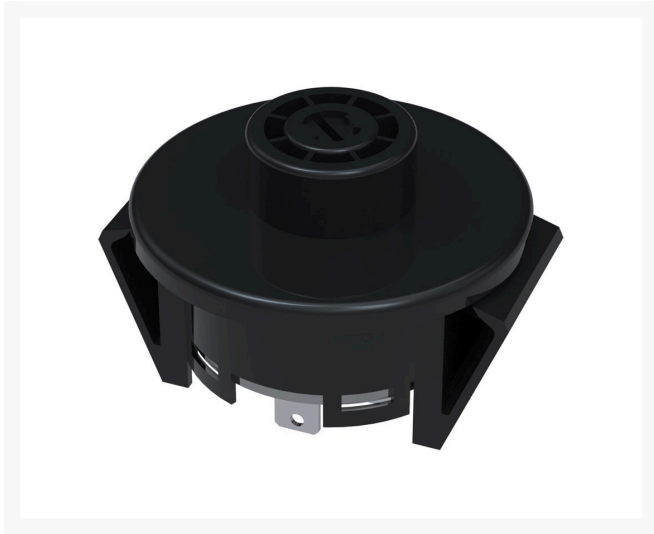

Ignition Switch

R137-4100

Replaces

Exmark	117-2221, 137-4100
R&R Products	R117-2221
Toro	117-2221, 137-4100

Specifications

Manufacturer	R&R Products
--------------	--------------

Fits Models

Exmark Lazer Z E-Series
Exmark Lazer Z Propane
Exmark Lazer Z S-Series
Exmark Lazer Z X-Series
Exmark Navigator
Toro Commercial Walk Behind
Toro Z Master 2000
Toro Z Master Commercial 3000
Toro Z Master Professional 6000
Toro Z Master Professional 7000
Exmark Pioneer S-Series
Exmark Quest SP Series
Toro TimeCutter 4200
Toro TimeCutter 4200C
Toro TimeCutter 4225
Toro TimeCutter 4275C
Toro TimeCutter 5000
Toro TimeCutter 5000C
Toro TimeCutter 6000
Toro TimeCutter MX 4275
Toro TimeCutter MX 5000
Toro TimeCutter MX 5075
Toro TimeCutter MX 5475
Toro Titan 5400C
Toro Titan MR 4800
Toro Titan MR 5400
Toro Titan MX 4800
Toro Titan MX 4880

Baber Turf Equipment Co.

Unit 6 / 10 Firth Street Auckland, 2113

09 294 6040

<https://baber.rrproducts.com/>

Ignition Switch

R137-4100

Toro Titan MX 5400
Toro Titan MX 5480
Toro Titan MX 6000
Toro Titan MX 6080
Toro Titan MyRide
Toro Titan ZX 4800
Toro Titan ZX 4820
Toro Titan ZX 5400
Toro Titan ZX 5420
Toro Titan ZX 6000
Toro Titan ZX 6020
Toro Z Master Professional 8000
Toro TimeCutter MX 4260
Toro TimeCutter MX 5060
Toro TimeCutter SS 4200
Toro TimeCutter SS 4235
Toro TimeCutter SS 4260
Toro TimeCutter SS 5000
Toro TimeCutter SS 5035
Toro TimeCutter SS 5060
Toro TimeCutter ZS 4200
Toro TimeCutter ZS 4200TF
Toro TimeCutter ZS 5000
Toro TimeCutter ZS 5000TF
Exmark Quest Drive Series
Exmark Radius E-Series
Exmark Radius S-Series
Exmark Radius X-Series
Toro TimeCutter SS 3200
Toro TimeCutter SS 3216
Toro TimeCutter SS 3225
Toro TimeCutter ZS 3200
Toro TimeCutter ZS 3200S
Toro Z400 Z Master
Toro Z500 Z Master