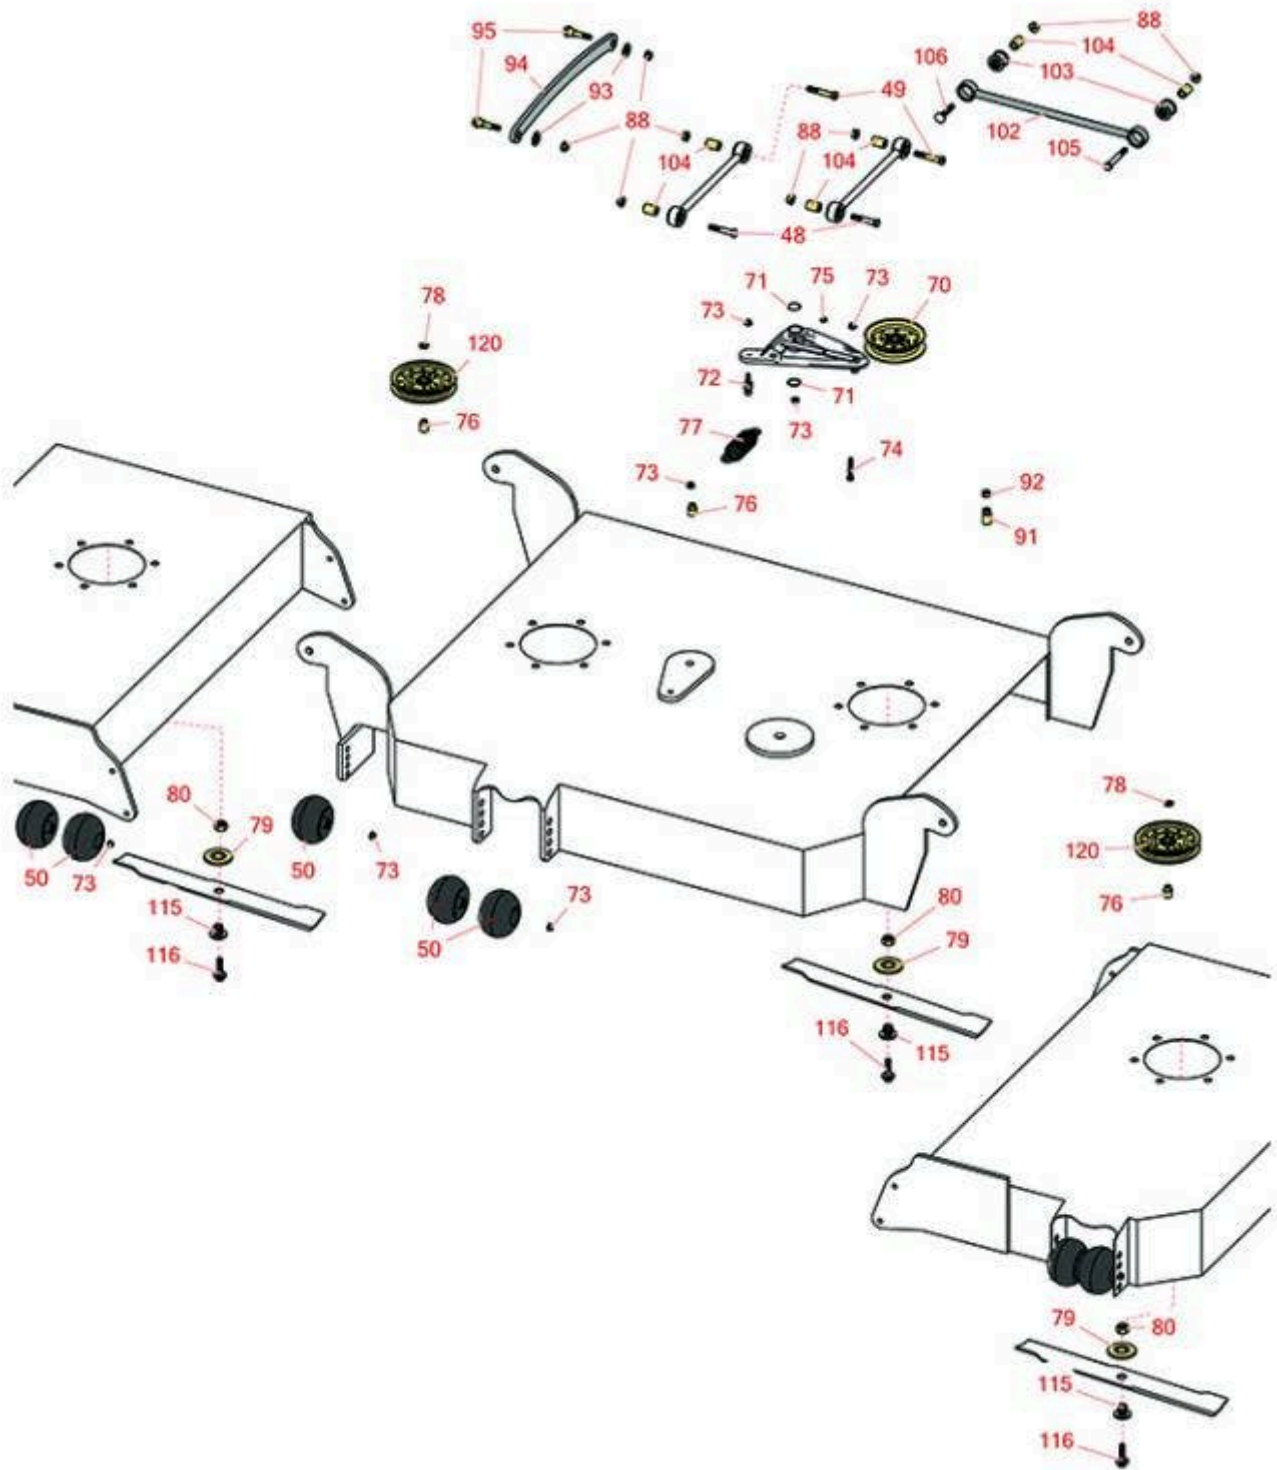

Replaces Exmark Lazer Z X-Series Parts

Zero Turn Mower with 96in Deck - Models LZX980EKC96RW0
96in Deck

All original equipment manufacturers names and part numbers are used for identification purposes only, and we are in no way implying that our products are original equipment parts. Prices subject to change without notice.

Replaces Exmark Lazer Z X-Series Parts

Zero Turn Mower with 96in Deck - Models LZX980EKC96RW0
96in Deck

Item No	R&R Part No.	OEM Part No.	Description	Qty Req	Order Quantity
Other Parts Available					
48	R325-11	325-11, 325-9	Bolt - Hex HD 1/2-13 x 2-3/4	2	
49	R325-12	325-12	Bolt - Hx HD	2	
50	R103-8415	103-8415	Roller - Anti Scalp	13	
70	R126-9196	126-9196	Idler Pulley - Flat	1	
71	R106-7159	106-7159	O-Ring	2	
72	R126-0423	126-0423	Pin - Spring - Anchor	1	
73	R104-8301	104-8301, 109-6658	Locknut - 3/8-16 Nylon Flanged	90	
74	R104-3396	104-3396	Bolt - Hex HD 3/8-16 x 2-1/4	1	
75	R104-8300	104-8300	Locknut - 5/16-18 Flanged Y/Zinc	1	
76	R1-633456	1-633456	Bushing - Idler	6	
77	R116-6317	116-0133, 116-6317	Spring - Extension	3	
78	R98-5975	98-5975	Washer - Belleville	16	
79	R103-1330	103-1330	Guard - Bearing - Top	3	
80	R116-7306	116-7306	Hex Nut - 3/4-16 with Nyloc	6	
88	R32128-23	32128-23, 99-5107	Nut - Lock Hex Flanged 1/2-13	16	
91	R109-7840	109-7840	Adjuster - Lift - Deck	4	
92	R443818	3218-5	Nut - 1/2-13 Hex Jam Zinc	4	
93	R453022	3256-28	Washer - 3/4 SAE	2	