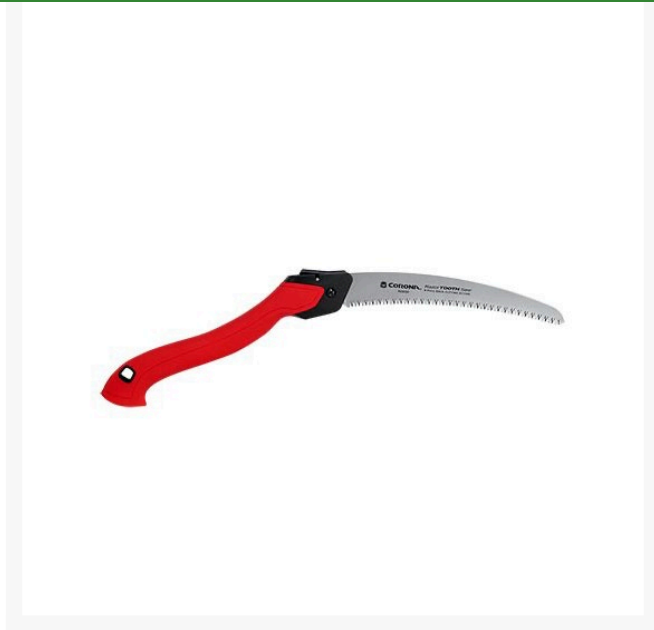

Corona Razorooth Folding Saw - 10in

R CRS16150

Details

This 10in folding saw with 3-sided razor teeth, is ideal for cutting 5in - 6in dia. small to medium branches. Removes significantly more material per pull stroke than conventional blades and features up to 6 teeth per inch with curved blade design for faster cutting. The impulse hardened teeth provide long service extending the life of the tool, season after season. The folding blade is curved, taper-ground and replaceable. This easy to latch blade prevents injury when not in use. 10in blade.

- 3-Sided Razor Teeth for Efficient Cutting
- Comfortable, Ergonomically Designed, Comfortable, Co-molded Handle
- 10in Blade Ideal for Cutting 5in - 6in dia. Small to Medium Branches
- Curved Folding Blade, Taper Ground, Replaceable
- Up to 6 Teeth Per Inch and Curved Blade for Faster Cutting
- Cuts are Smoother and Quicker Than a Regular Saw
- 10in Blade

Specifications

Manufacturer	Corona
Blade Length	10 in
Blade Material	Steel

Baber Turf Equipment Co.

Unit 6 / 10 Firth Street Auckland, 2113
09 294 6040

<https://baber.rrproducts.com/>