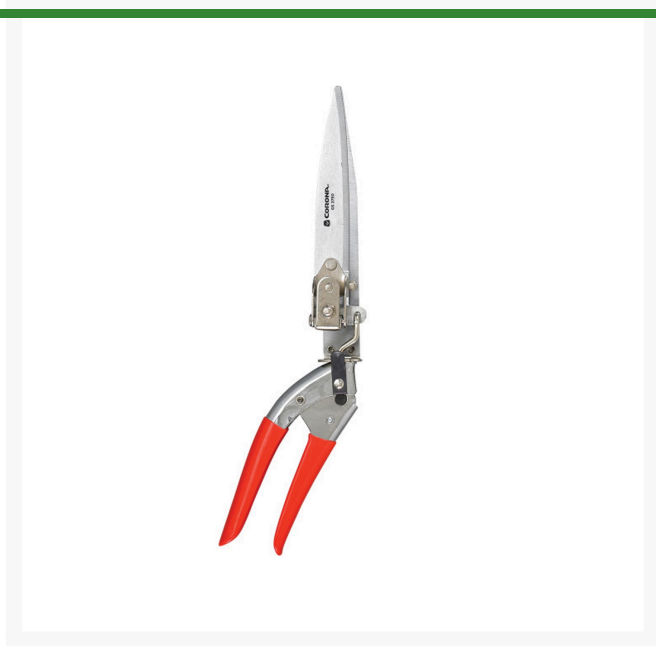

# Corona Swivel Grass Shear - 5-1/4in

RCGS3750

## Details

The versatile 3-position blade provides vertical for edging, horizontal for trimming and angled for hard-to-reach areas. Designed with precision-ground, high-carbon steel blades and durable chrome plating. Easy to set thumb lock. 5-1/4in blade length.

- Versatile 3-position Blade - Vertical for Edging, Horizontal for Trimming and Angled for Hard to Reach Areas
- Durable Chrome Plating
- Precision-ground, High-carbon Steel Blades
- Easy to Set Thumb Lock
- 5-1/4in Blade Length

## Specifications

Manufacturer	Corona
Blade Material	Steel
Dimensions	6-1/4in Blade

**Baber Turf Equipment Co.**

Unit 6 / 10 Firth Street Auckland, 2113  
09 294 6040

<https://baber.rrproducts.com/>